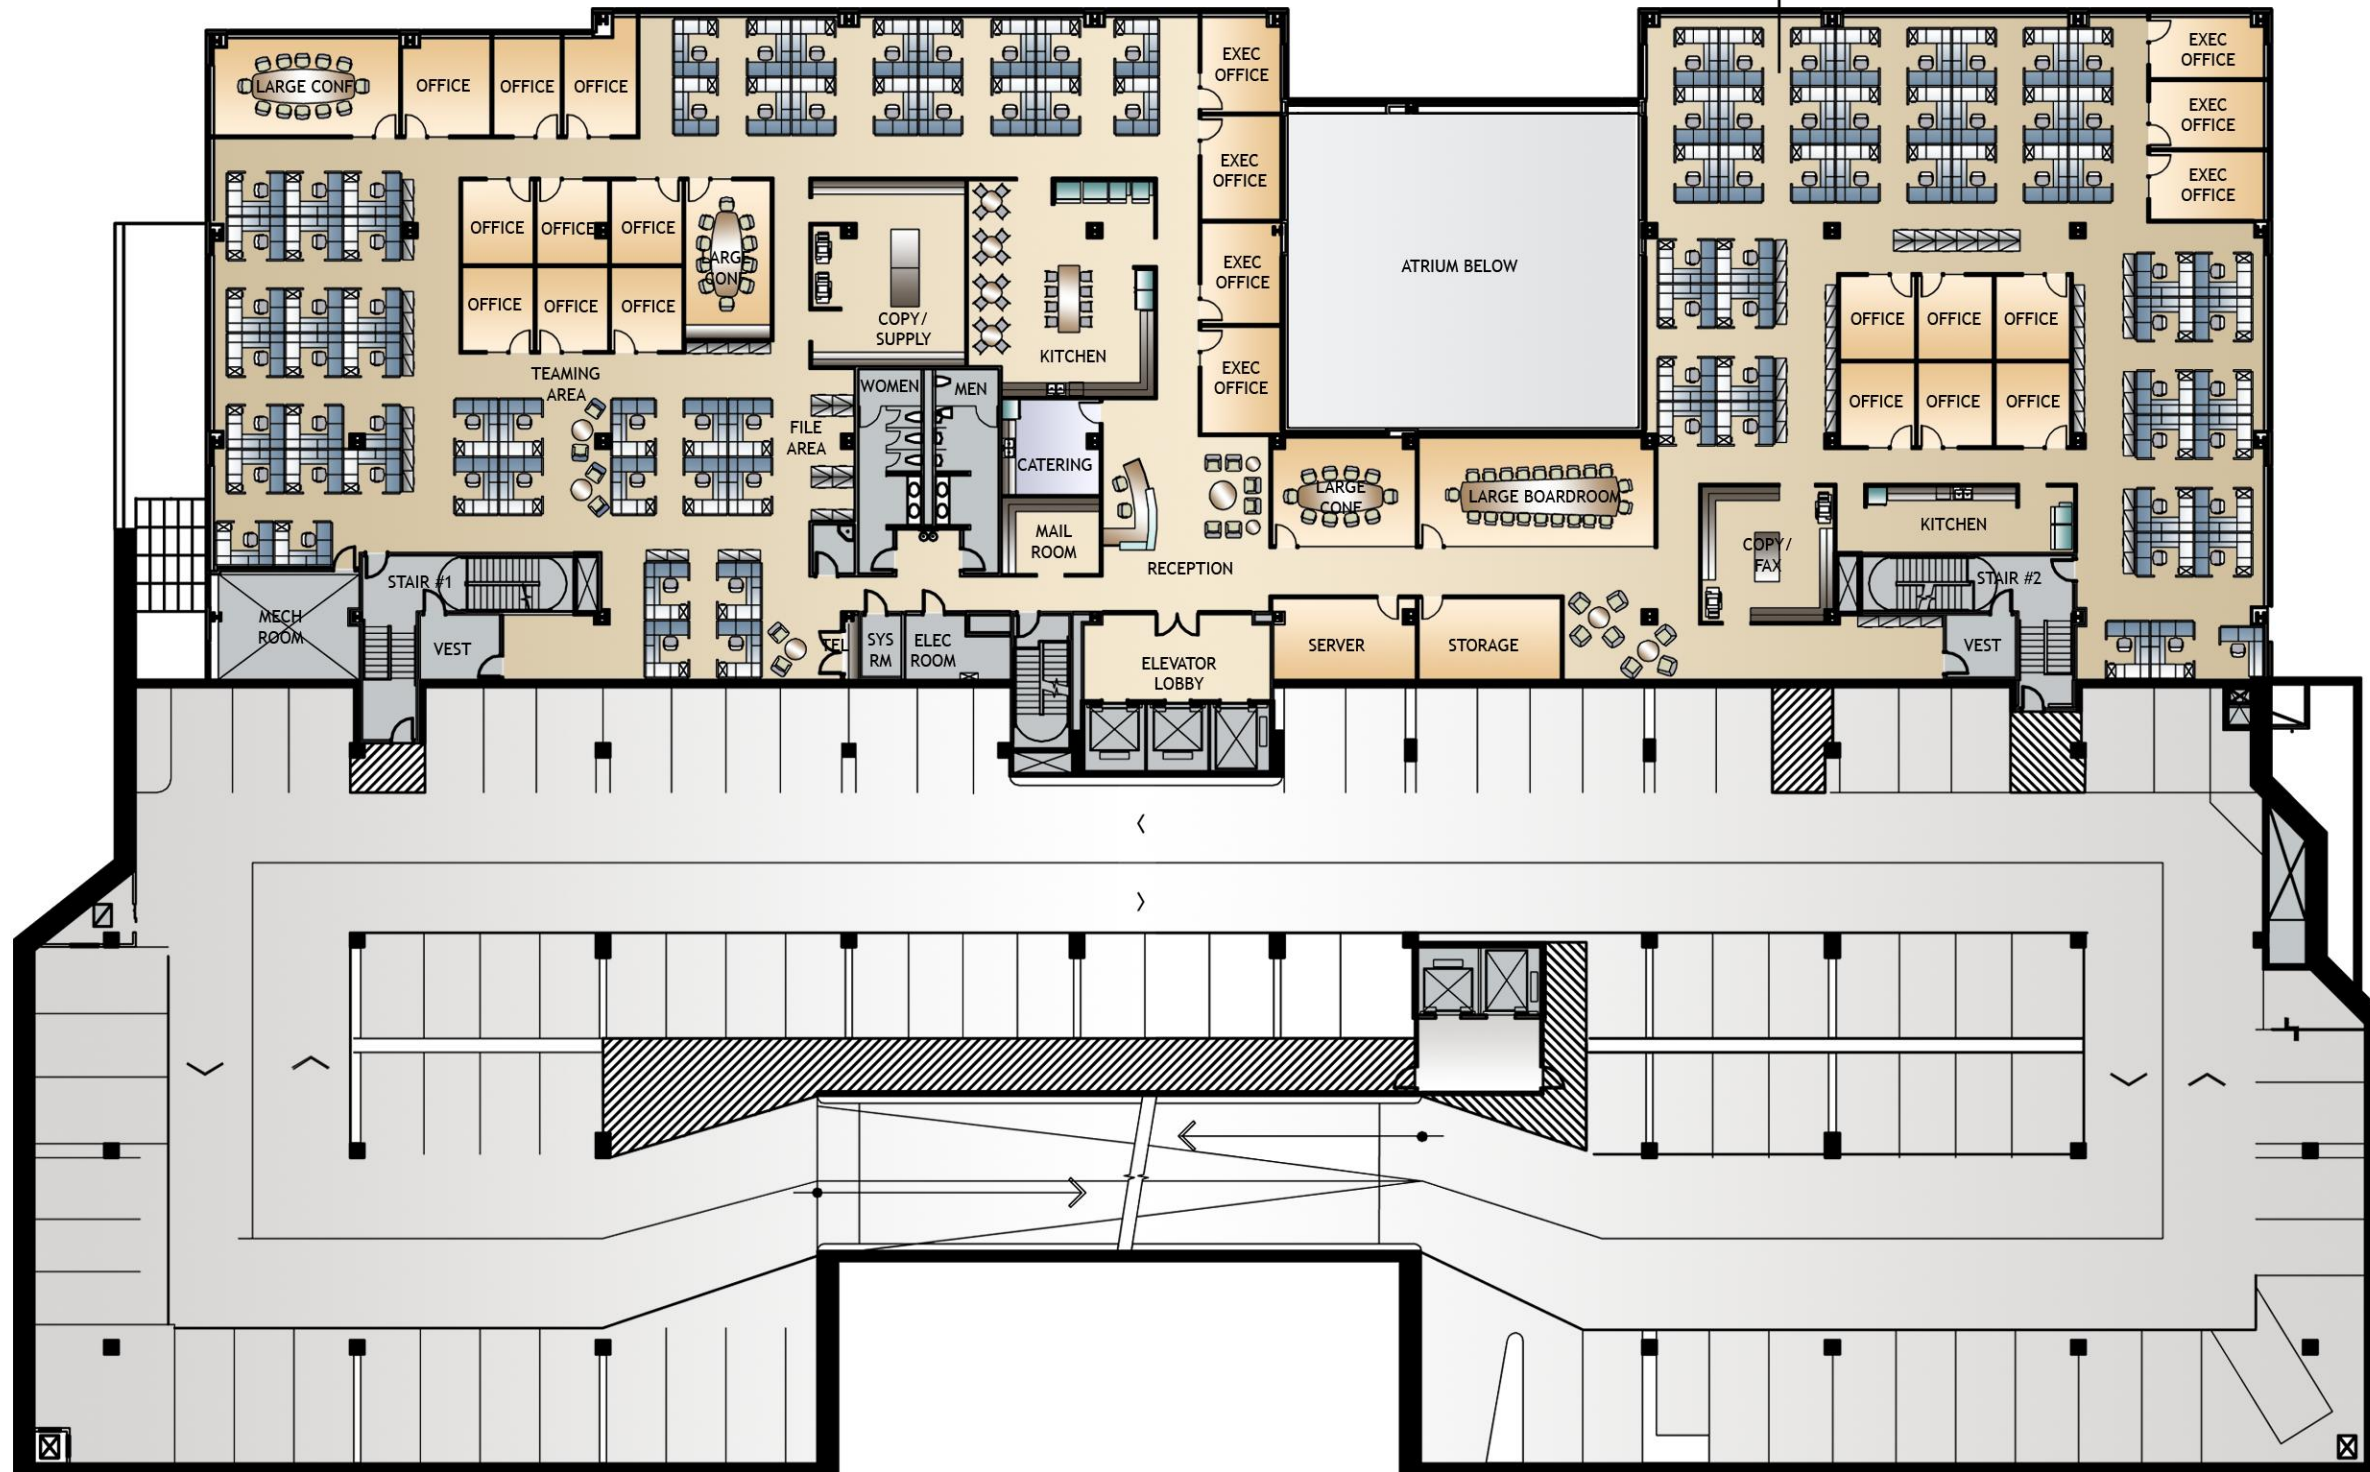

26,189 RSF

HEADCOUNT SUMMARY

7	EXECUTIVE OFFICE (175SF)
15	STANDARD OFFICE (125SF)
97	6X8 WORKSTATIONS
1	RECEPTION
120	TOTAL STAFF
<hr/>	
1	BOARDROOM
3	LARGE CONFERENCE (290SF)

219 RSF/PERSON

1101 DEXTER BUILDING
FLOOR 3