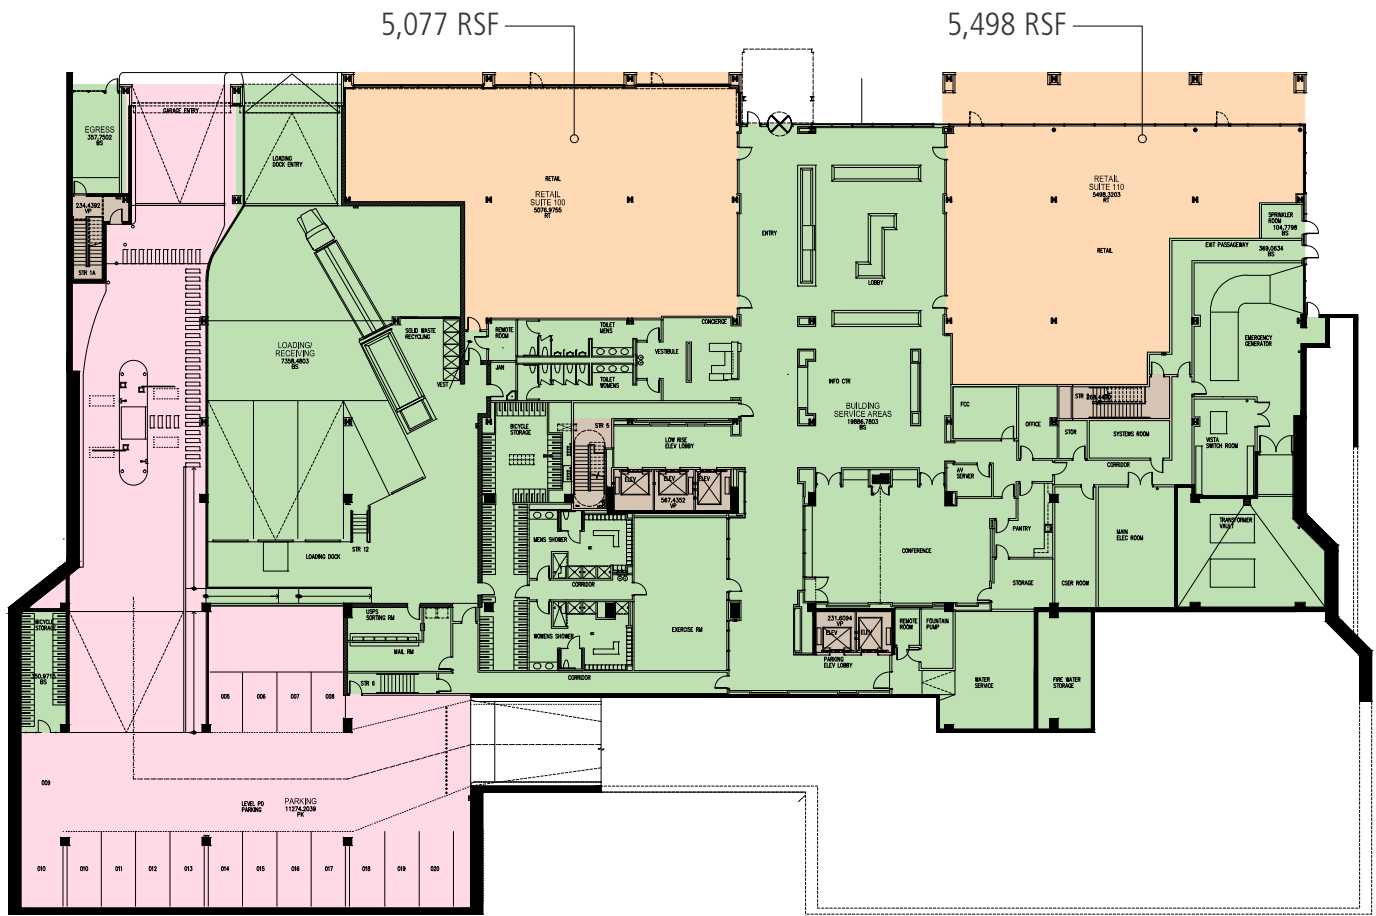

WWW.DEXTERSTATION.COM

Floor Plan

1ST FLOOR
10,575 RSF

MIKE HORNER
+1 360 620 5575
mike.horner@am.jll.com

RYAN JONES
+1 206 618 3353
ryan.jones@am.jll.com